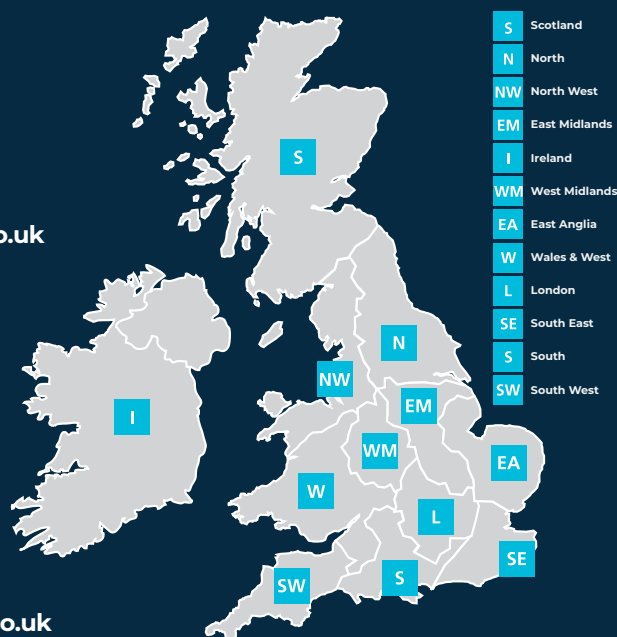

tel: 0141 771 2900

scotland@alliancelocal.co.uk

www.alliancelocal.co.uk

North West

Alliance House,
Broadfield Business Park,
Heywood, Lancashire.
OL10 2TA

tel: 01706 629 978

northwest@alliancelocal.co.uk

www.alliancelocal.co.uk

North

Alliance House,
Gildersome Spur,
Morley, Leeds.
LS27 7JZ

tel: 0113 204 9343

north@alliancelocal.co.uk

www.alliancelocal.co.uk

Wales & West

Alliance House,
Trecenydd Business Park,
Caerphilly, Mid Glamorgan.
CF83 2RZ

tel: 01322 292 051

southeast@alliancelocal.co.uk

www.alliancelocal.co.uk

South

Alliance House,
Griffin Industrial Park,
Brunel Road,
Totton, Southampton.
SO40 3SH

tel: 02380 660 517

south@alliancelocal.co.uk

www.alliancelocal.co.uk

South West

Alliance House,
Eastern Wood Road,
Langage Business Park,
Plympton, Plymouth.
PL7 5ET

tel: 01752 340 030

southwest@alliancelocal.co.uk

www.alliancelocal.co.uk

CoreClean

www.alliancencentral.co.uk