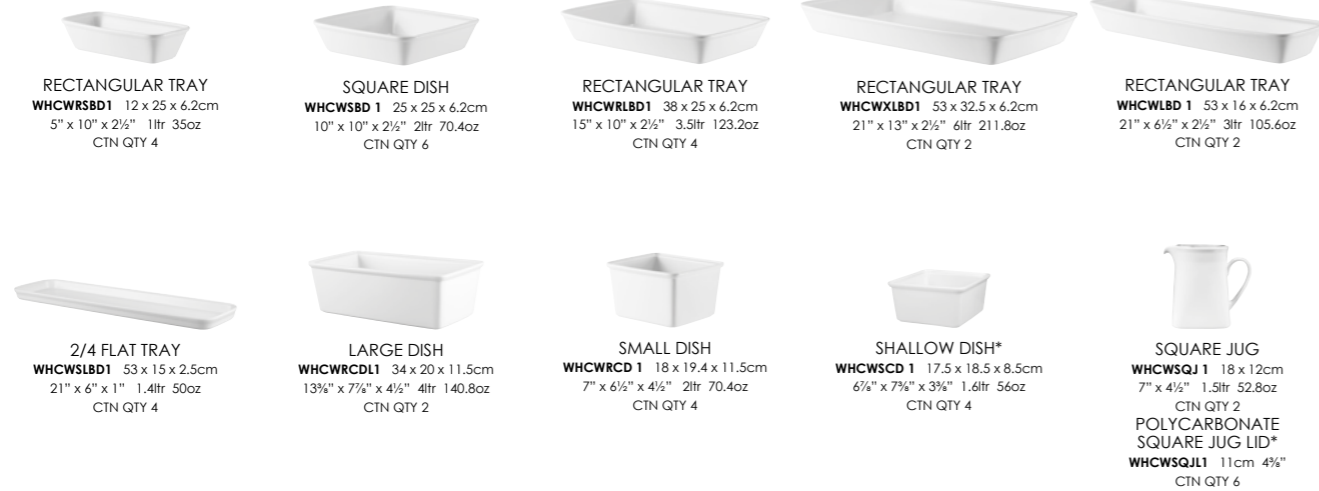

Hot Counter

Our range of cookware and hot counter pieces are expertly engineered to conduct and retain heat. Combining durability with exceptional thermal performance, these ceramic solutions are designed to enhance food service while maintaining the perfect serving temperature.

CHURCHILL® super vitrified Counter Serve

* 1/6 plastic lid to fit Large Dish is available from nationwide catering distributors.
*Polycarbonate lids are not available in the EU.

To view our full collection visit www.churchill1795.com