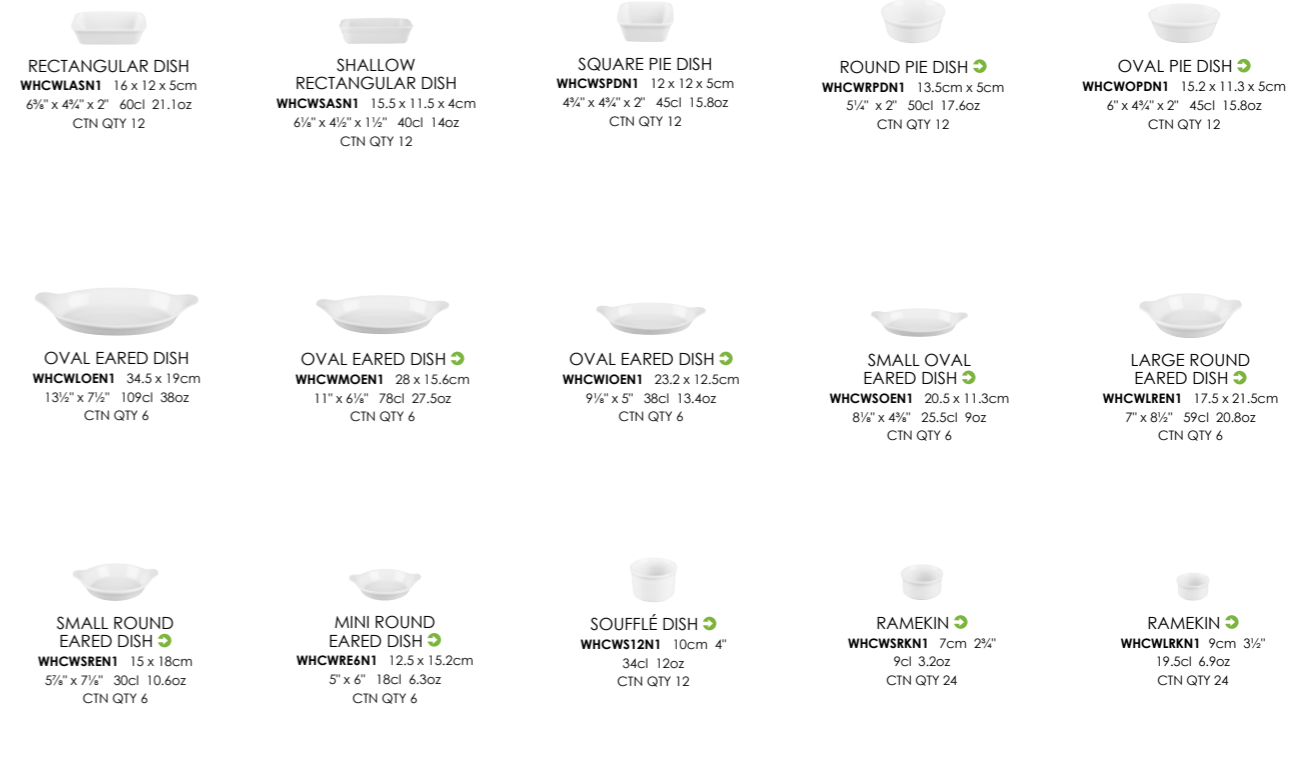

CHURCHILL® super vitrified Cookware

ENVISAGE® COLLECTION

Due to the nature of the once fired manufacturing process, the Envisage shapes have a polished biscuit foot. Look for this logo to signify a once fired piece.

To view our full collection visit www.churchill1795.com