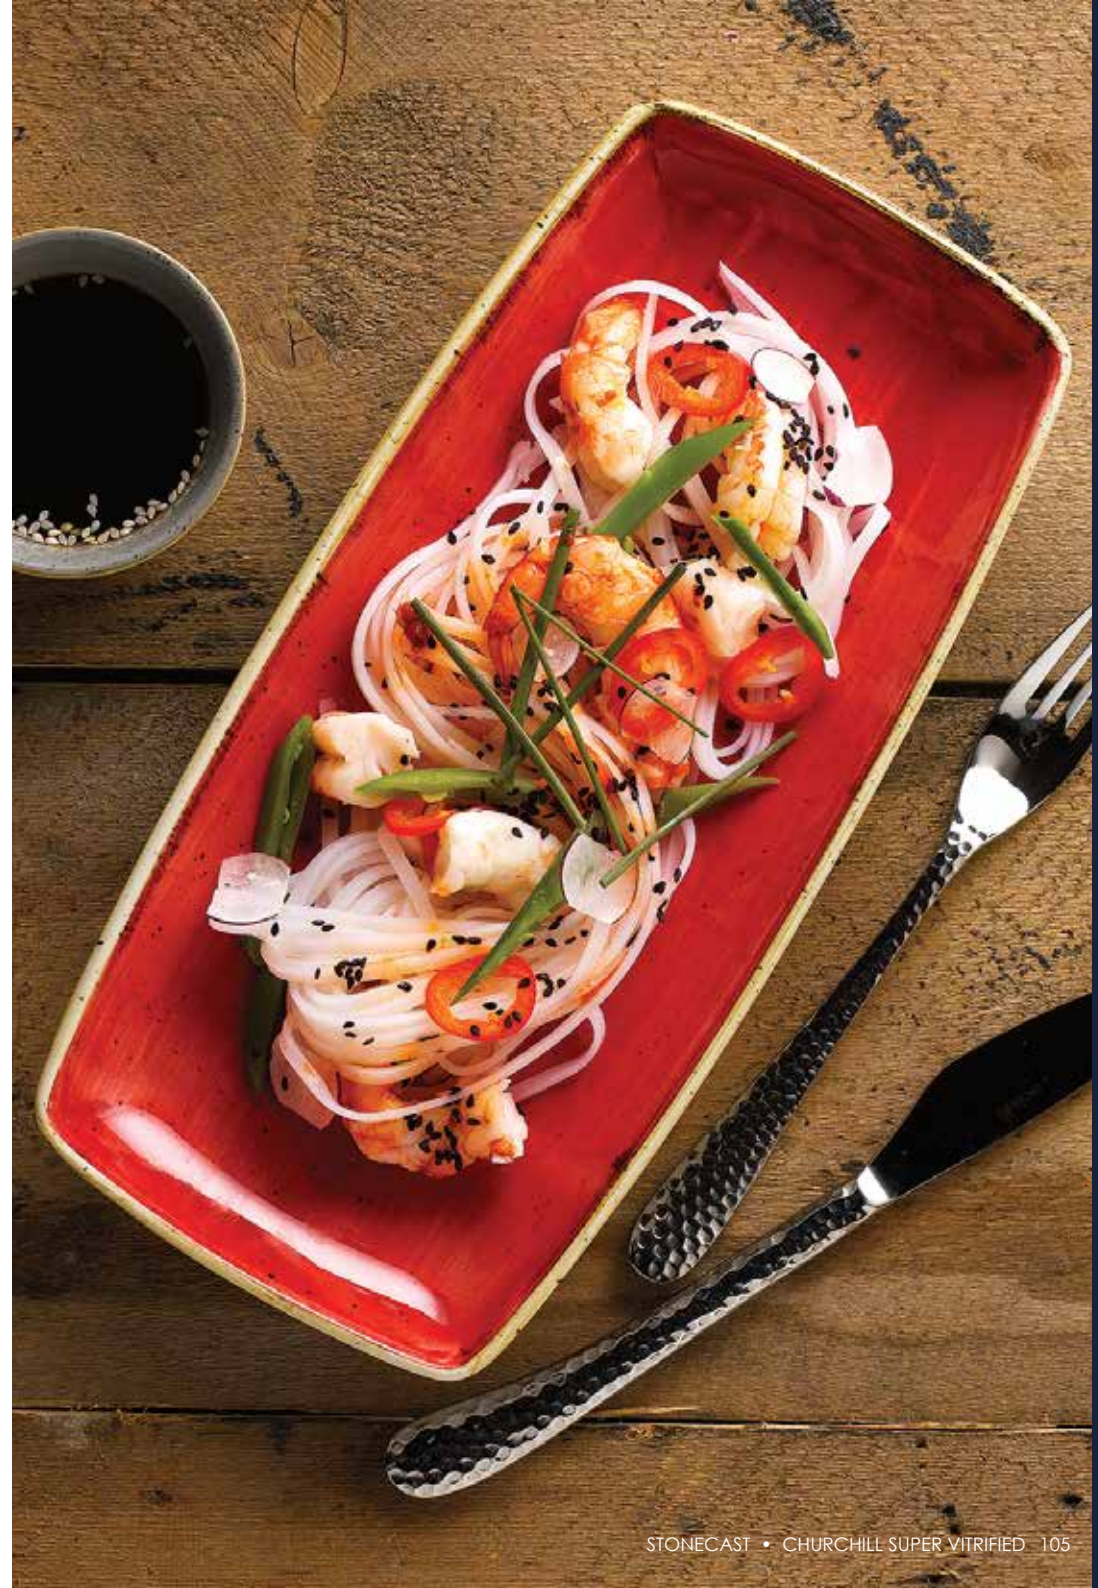

CHURCHILL® super vitrified

Stonecast®

Berry Red