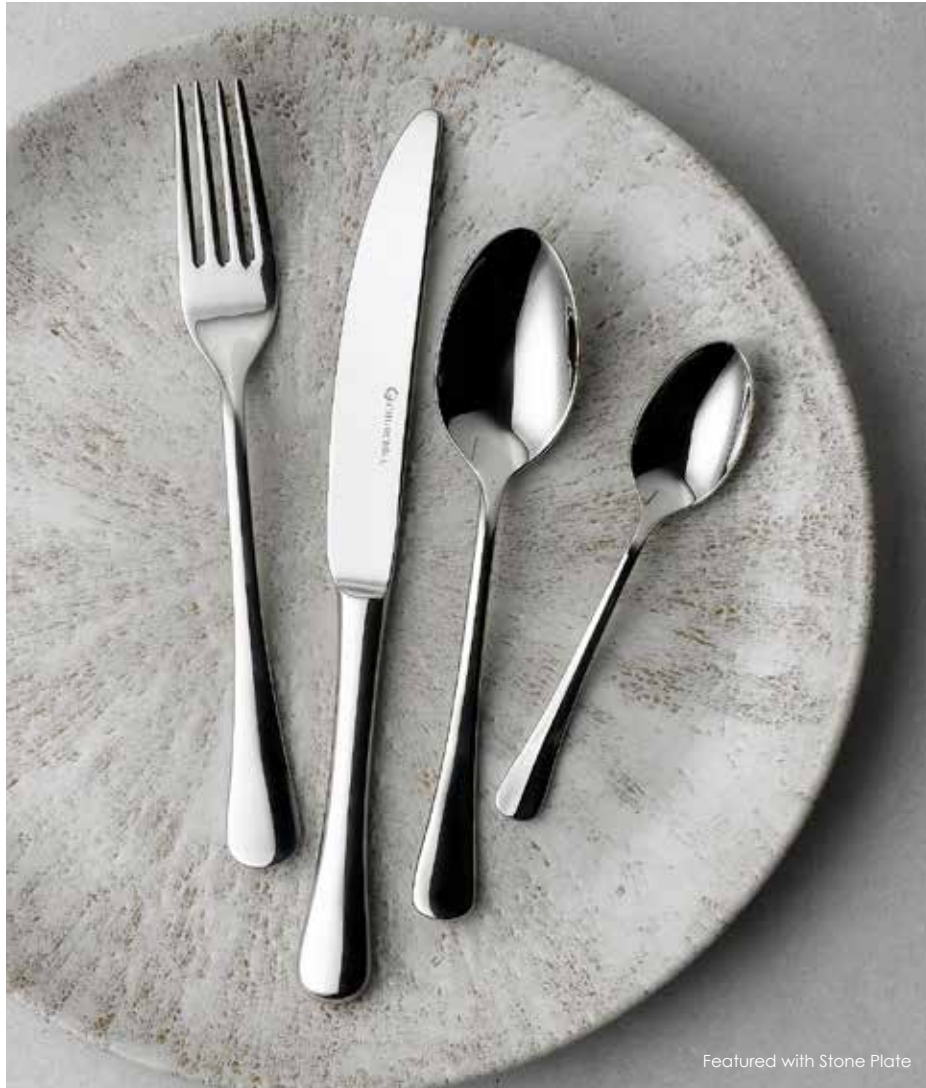

NEW ADDITIONS

CHURCHILL®

Tanner

Soft and simplistic, Tanner cutlery shapes are stylish and ergonomically designed for comfort when holding. The contemporary and versatile design is ideal for both casual or premium dining, enhancing the dining experience and complementing the Churchill ceramics portfolio.

Featured with Stone Plate

NEW

NEW

18/10
Stainless Steel