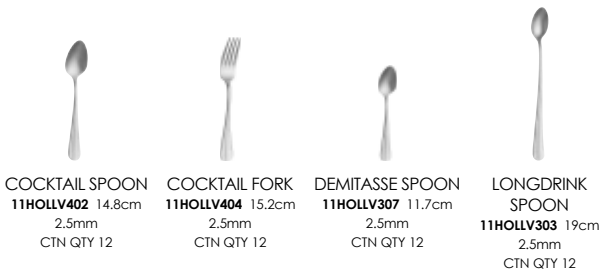

COCKTAIL SPOON
11HOLLV402 14.8cm
2.5mm
CTN QTY 12

COCKTAIL FORK
11HOLLV404 15.2cm
2.5mm
CTN QTY 12

DEMITASSE SPOON
11HOLLV307 11.7cm
2.5mm
CTN QTY 12

LONGDRINK SPOON
11HOLLV303 19cm
2.5mm
CTN QTY 12

Hollands Glad

A classic design with a subtle detail to the handle, comfortable to hold with a timeless appeal. Made using top quality 18/10 stainless steel, this collection of sixteen items adds that finishing touch to the table.