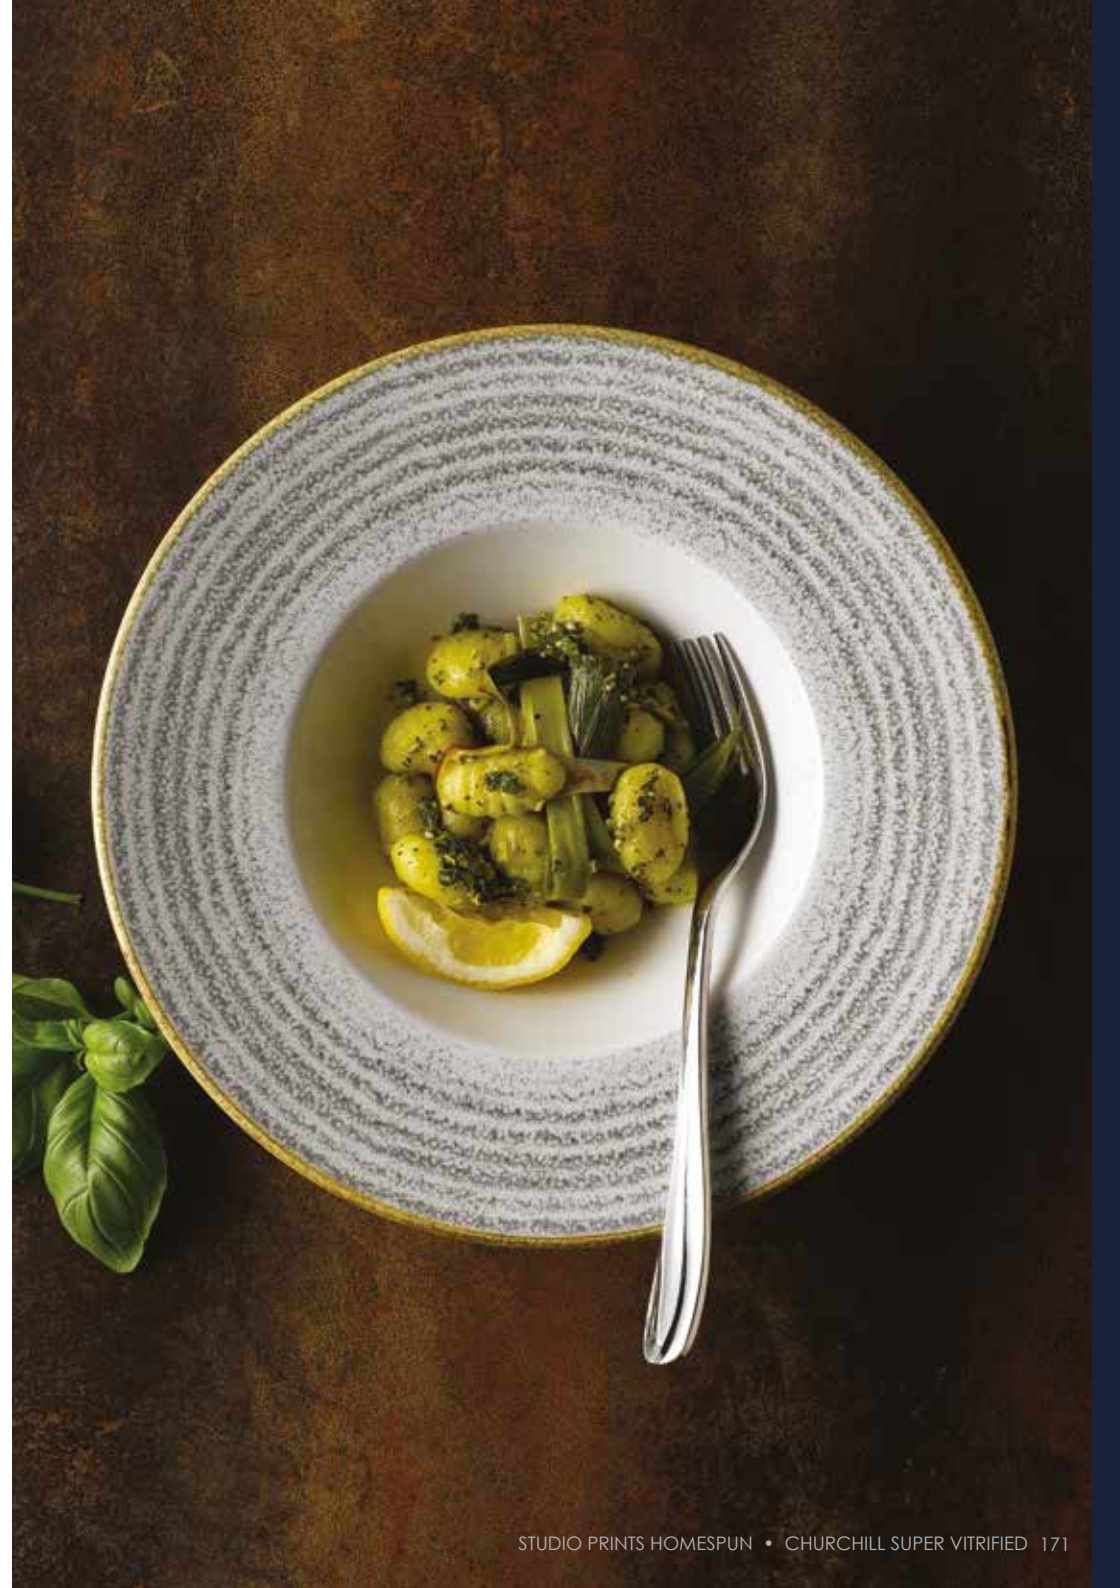

CHURCHILL® super vitrified

STUDIO®
PRINTS

HOMESPUN

Stone Grey

✚ Covered by Churchill 5 Year Edge Chip Warranty

- Under glaze print finish meaning long-lasting results.